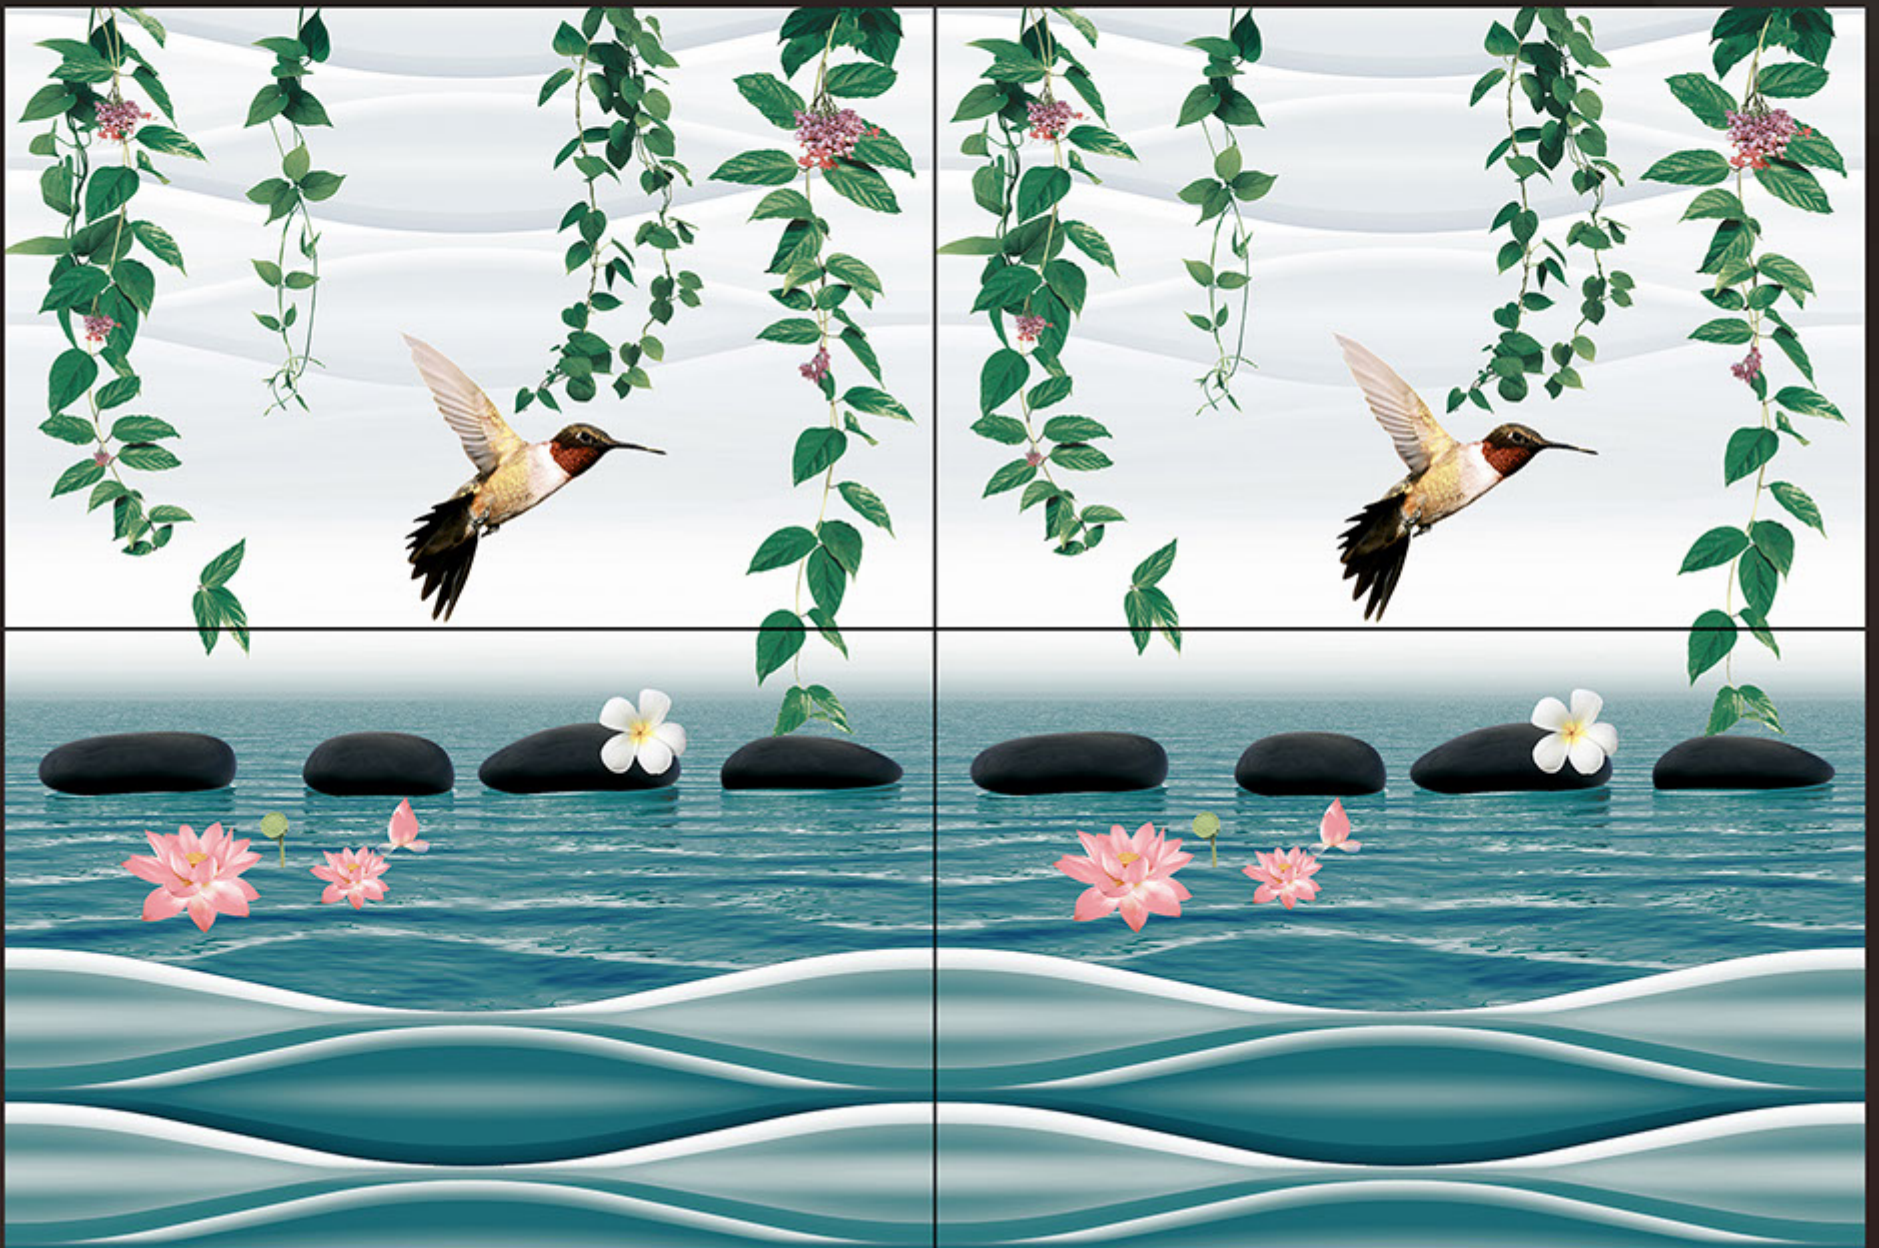

3557-HL-A , HL-B (Punch)